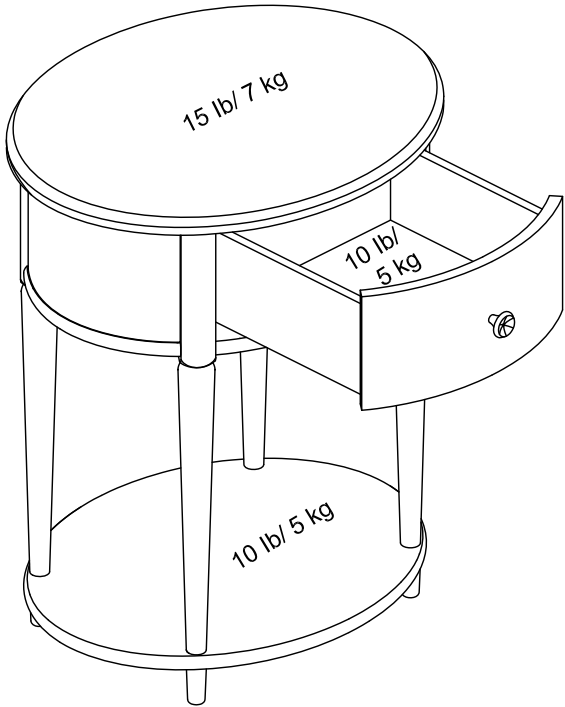

9966015/056/156/408/814/910/918/922COM

Wood Breakdown:
 MDF 80%, PB 0%.
 Total storage: 0.27 cubic feet

Overall Product Size:
 21.6 W × 17.6 D × 26" H
 54.8 W × 44.8cm D×66 cm H

Maximum Weight Capacities
 Unit Weight: 28.45 lbs. (12.93kg)