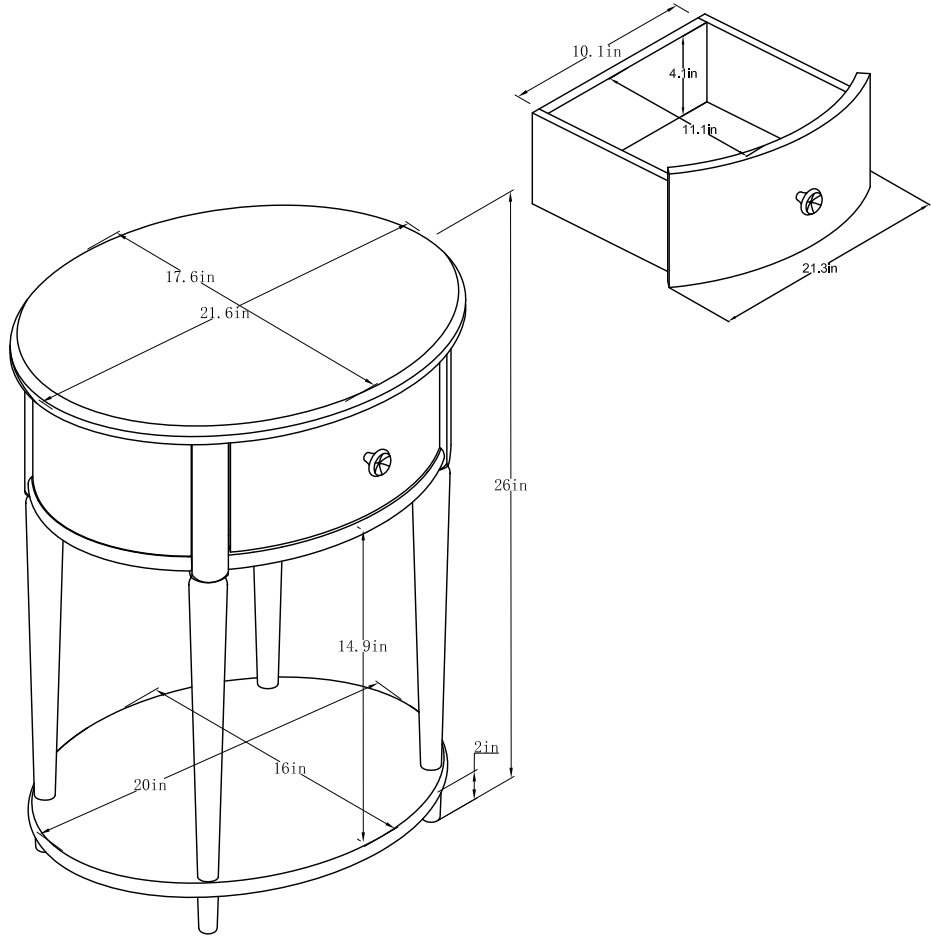

9966015/056/156/408/814/910/918/922COM

Wood Breakdown:
 MDF 80%, PB 0%.
 Total storage: 0.27 cubic feet

Overall Product Size:
 21.6 W × 17.6 D × 26" H
 54.8 W × 44.8cm D×66 cm H

Maximum Weight Capacities
 Unit Weight: 28.45 lbs. (12.93kg)